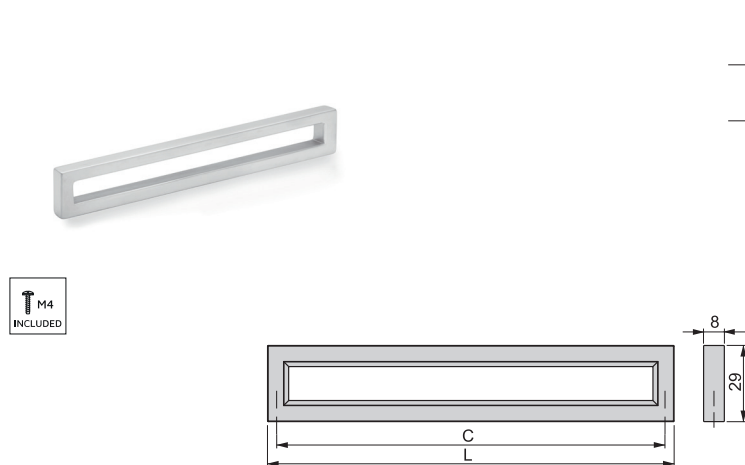

Zama
Zamak

Maniglia per mobile Riga

Riga furniture handle

C	L	Finitura Finishing	Imballo Packaging	Cod.
128	138	Nichel satinado Satin finished nickel	25 UN/Ut.	9353751

Zama
Zamak

Maniglia per mobile Dubai

Dubai furniture handle