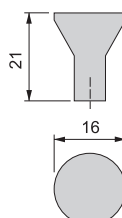

Pomolo per mobile Tucson

Tucson furniture knob

Finitura Finishing	Imballo Packaging	Cod.
Cromato brillo Chrome plated	100 UN/Ut.	9292011
Nichel satinado Satin finished nickel	100 UN/Ut.	9292051
Cromo opaco Matt chrome plated	100 UN/Ut.	9292064

Zama
Zamak