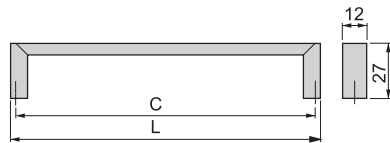

ZAMA // ZAMAK

Maniglia per mobile Fuji

Fuji furniture handle

C	L	Finitura Finishing	Imballo Packaging	Cod.
96	103	Verniciato alluminio Silver painted	25 UN/Ut.	9353925
96	103	Nichel satinado Satin finished nickel	25 UN/Ut.	9353951
128	135	Nichel satinado Satin finished nickel	25 UN/Ut.	9354051
128	135	Verniciato alluminio Silver painted	25 UN/Ut.	9354025
160	168	Verniciato alluminio Silver painted	20 UN/Ut.	9354925
160	168	Nichel satinado Satin finished nickel	20 UN/Ut.	9354951

Zama
Zamak

Maniglia per mobile Toronto

Toronto furniture handle