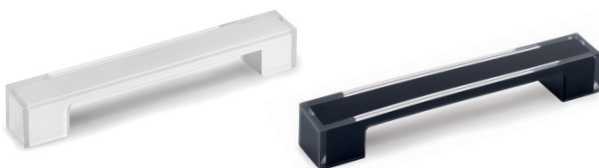

Maniglia per mobile Hamburg

Hamburg furniture handle

C	L	Finitura Finishing	Imballo Packaging	Cod.
160	205	Plastica bianca White plastic		10 UN/Ut. 9008615
160	205	Plastica nera Black plastic		10 UN/Ut. 9008617

PC
PC