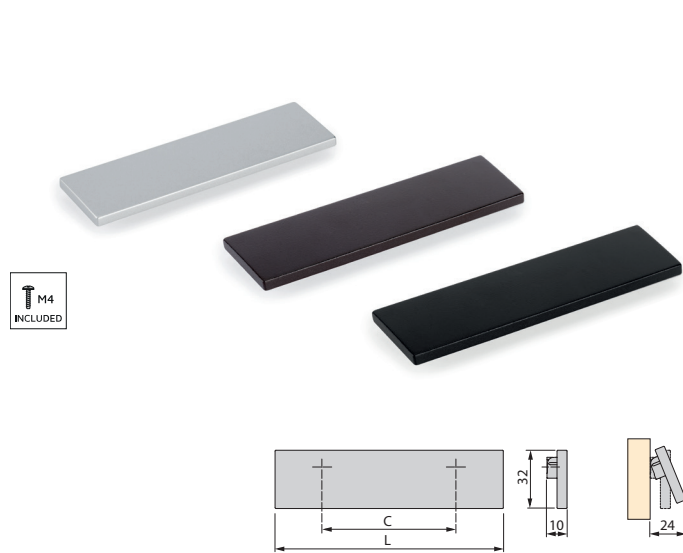

Warsaw furniture handle

C	L	Finitura Finishing	Imballo Packaging	Cod.
64	78	Plastica nera Black plastic	25 UN/Ut.	9008917

ABS
ABS

ABS / PVC // ABS / PVC

Maniglia per mobile Kaunas

Kaunas furniture handle

C	L	Finitura Finishing	Imballo Packaging	Cod.
64	120	Verniciato moka Moka painted		50 UN/Ut. 9008113
64	120	Verniciato nero Black painted		50 UN/Ut. 9008114
64	120	Verniciato alluminio Silver painted		50 UN/Ut. 9008125