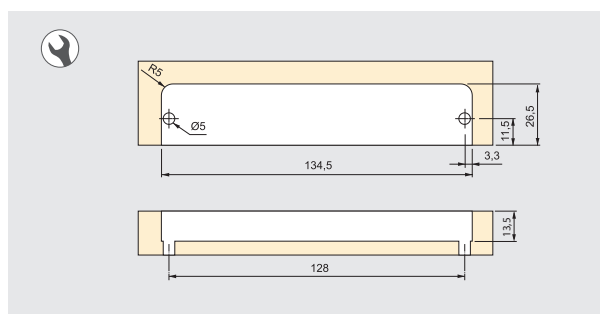

C	L	Finitura Finishing	Imballo Packaging	Cod.
128	137	Verniciato alluminio Silver painted	10 UN/Ut.	9291525

Zama
Zamak