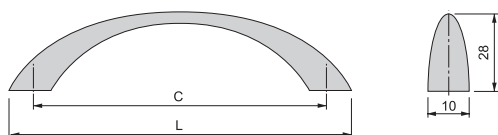

ZAMA // ZAMAK

Maniglia per mobile Jakarta

Jakarta furniture handle

C	L	Finitura Finishing	Imballo Packaging	Cod.
128	155	Verniciato nichel opaco Matt nickel painted	25 UN/Ut.	6124324

Zama
Zamak

Maniglia per mobile Shanghai

Shanghai furniture handle

C	L	Finitura Finishing	Imballo Packaging	Cod.
128	190	Nichel satinado Satin finished nickel	25 UN/Ut.	9315851
128	190	Cromo opaco Matt chrome plated	25 UN/Ut.	9315864

Zama
Zamak

Maniglia per mobile Bombay

Bombay furniture handle

C	L	Finitura Finishing	Imballo Packaging	Cod.
128	160	Verniciato alluminio Silver painted	40 UN/Ut.	9292125
128	160	Nichel satinado Satin finished nickel	40 UN/Ut.	9292151

Zama
Zamak