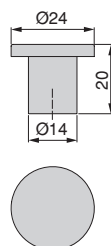

Finitura Finishing	Imballo Packaging	Cod.
Cromato brillo Chrome plated	25 UN/Ut.	9358711
Nichel satinado Satin finished nickel	25 UN/Ut.	9358751

Zama
Zamak

Pomolo per mobile Portland

Portland furniture knob