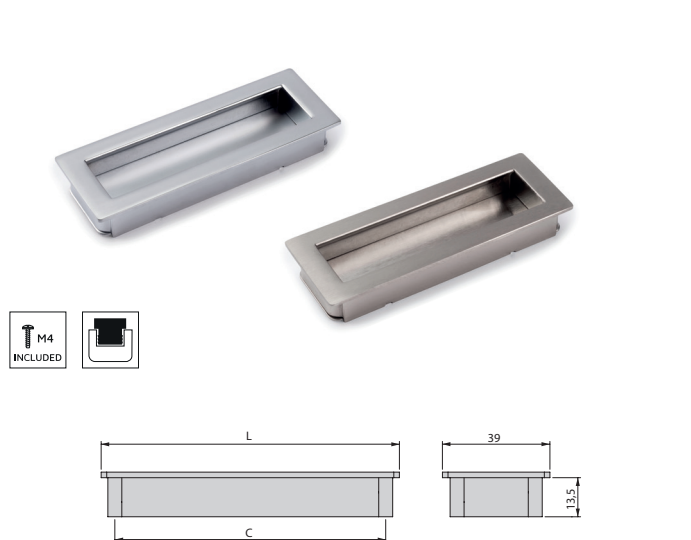

Maniglia per mobile Siena

Siena furniture handle

C	L	Finitura Finishing	Imballo Packaging	Cod.
96	107	Nichel satinado Satin finished nickel	20 UN/Ut.	9356351
96	107	Cromo opaco Matt chrome plated	20 UN/Ut.	9356364

Zama Zamak