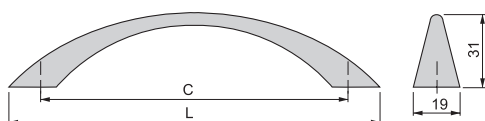

C	L	Finitura Finishing	Imballo Packaging	Cod.
128	155	Verniciato nichel opaco Matt nickel painted	25 UN/Ut.	6124324

Zama
Zamak