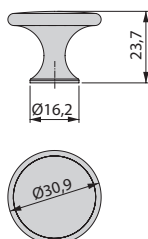

Milano furniture knob

Finitura Finishing	Imballo Packaging	Cod.
Nichel satinado Satin finished nickel	50 UN/Ut.	9353651

Zama
Zamak

Pomolo per mobile Lima

Lima furniture knob

Finitura Finishing	Imballo Packaging	Cod.
Nichel satinado Satin finished nickel	50 UN/Ut.	9355251