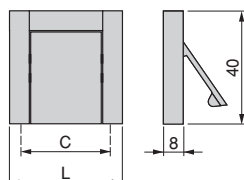

C	L	Finitura Finishing	Imballo Packaging	Cod.
32	40	Nichel satinado Satin finished nickel		25 UN/Ut. 9358251

Zama
Zamak