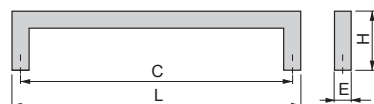

C	L	Finitura Finishing	Imballo Packaging	Cod.
128	136	Nichel satinado Satin finished nickel	25 UN/Ut.	9298651
160	169	Nichel satinado Satin finished nickel	25 UN/Ut.	9298751

Zama
Zamak