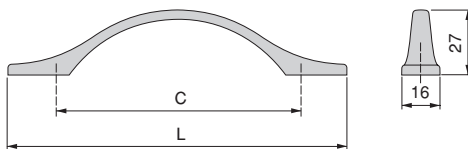

Pomolo per mobile Burton

Burton furniture knob

C	L	Finitura Finishing	Imballo Packaging	Cod.
32	40	Nichel satinado Satin finished nickel		25 UN/Ut. 9358251

Zama
Zamak