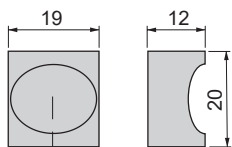

ZAMA // ZAMAK

Pomo per mobile Santiago

Santiago furniture knob

Finitura Finishing	Imballo Packaging	Cod.
Nichel satinado Satin finished nickel	50 UN/Ut.	9299551

Zama
Zamak