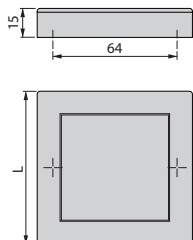

Maniglia per mobile Warsaw

Warsaw furniture handle

C	L	Finitura Finishing	Imballo Packaging	Cod.
64	78	Plastica nera Black plastic	25 UN/Ut.	9008917

ABS
ABS