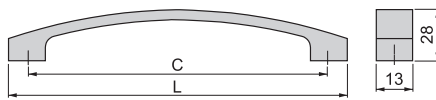

ZAMA // ZAMAK

Maniglia per mobile Minneapolis

Minneapolis furniture handle

C	L	Finitura Finishing	Imballo Packaging	Cod.
160	180	Nichel satinado Satin finished nickel	25 UN/Ut.	9315551
160	180	Cromo opaco Matt chrome plated	25 UN/Ut.	9315564

Zama
Zamak

Maniglia per mobile Boston

Boston furniture handle