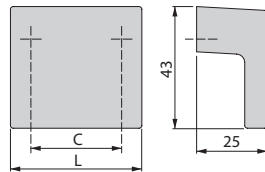

ABS / PVC // ABS / PVC

Maniglia per mobile Kiev

Kiev furniture handle

C	L	Finitura Finishing	Imballo Packaging	Cod.
32	45	Plastica bianca White plastic	50 UN/Ut.	9007115
32	45	Plastica nera Black plastic	50 UN/Ut.	9007117

PC
PC

Maniglia per mobile Udine

Udine furniture handle

C	L	Finitura Finishing	Imballo Packaging	Cod.
160	173	Verniciato alluminio Silver painted	25 UN/Ut.	9001925

ABS
ABS

Maniglia per mobile Copenhagen

Copenhagen furniture handle

C	L	Finitura Finishing	Imballo Packaging	Cod.
160	220	Verniciato moka Moka painted	25 UN/Ut.	9008213
160	220	Verniciato alluminio Silver painted	25 UN/Ut.	9008225

ABS
ABS