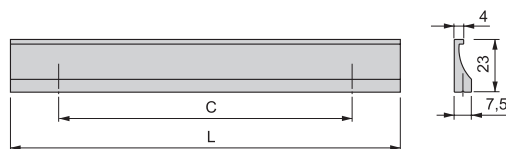

C	L	Finitura Finishing	Imballo Packaging	Cod.
64	106	Anodizzato opaco Matt anodized	25 UN/Ut.	9293462
160	202	Anodizzato opaco Matt anodized	25 UN/Ut.	9293662

Alluminio
Aluminium