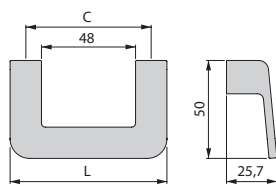

Maniglia per mobile London

London furniture handle

Finitura Finishing	Imballo Packaging	Cod.
Cromo opaco Matt chrome plated	100 UN/Ut.	9292364

Zama
Zamak