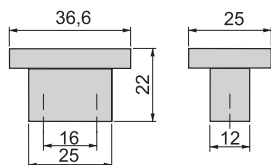

ZAMA // ZAMAK

Pomolo per mobile Acapulco

Acapulco furniture handle

Finitura Finishing	Imballo Packaging	Cod.
Nichel satinado Satin finished nickel	50 UN/Ut.	9156051

Zama
Zamak

Pomolo per mobile Nimes

Nime furniture knob

Finitura Finishing	Imballo Packaging	Cod.
Nichel satinado Satin finished nickel	25 UN/Ut.	9297751

Zama
Zamak