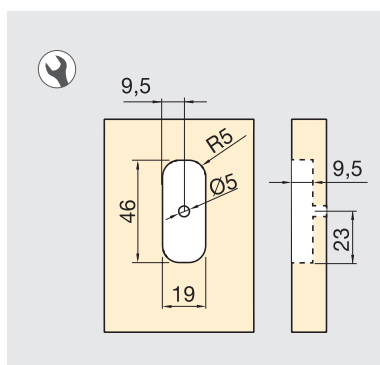

Finitura Finishing	Imballo Packaging	Cod.
Verniciato nichel opaco Matt nickel painted	100 UN/Ut.	9344424
Cromo opaco Matt chrome plated	100 UN/Ut.	9344464

Zama
Zamak