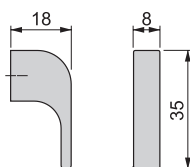

Pomolo per mobile Milano

Milano furniture knob

Finitura Finishing	Imballo Packaging	Cod.
Nichel satinado Satin finished nickel	50 UN/Ut.	9353651

Zama
Zamak