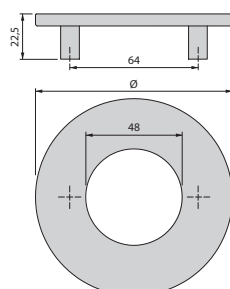

Maniglia per mobile Dortmund

Dortmund furniture handle

C	L	Finitura Finishing	Imballo Packaging	Cod.
64	98	Verniciato moka Moka painted		25 UN/Ut. 9008513
64	98	Verniciato nero Black painted		25 UN/Ut. 9008514
64	98	Verniciato alluminio Silver painted		25 UN/Ut. 9008525

ABS
ABS