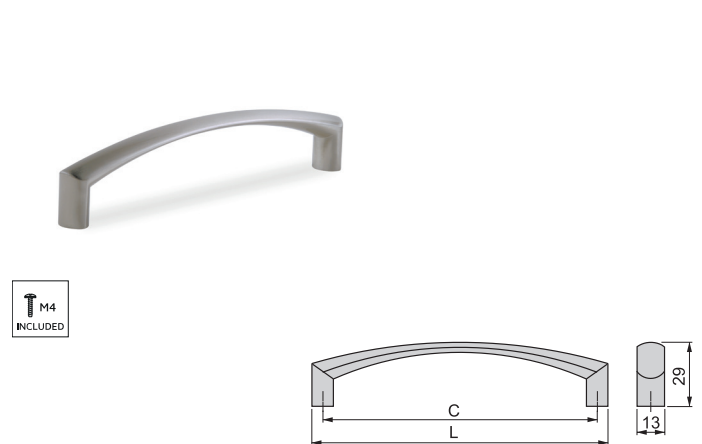

C	L	Finitura Finishing	Imballo Packaging	Cod.
128	138	Nichel satinado Satin finished nickel	25 UN/Ut.	9154851

Zama
Zamak