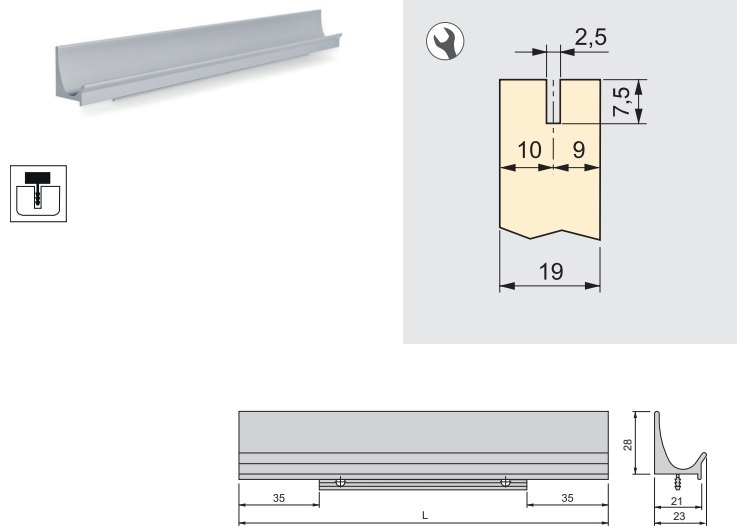

ALLUMINIO // ALUMINIUM

Maniglia per mobile Madrid

Madrid furniture handle

L	Finitura Finishing	Imballo Packaging	Cod.
298	Anodizzato opaco Matt anodized	10 UN/Ut.	931362
998	Anodizzato opaco Matt anodized	6 UN/Ut.	9314462
398	Anodizzato opaco Matt anodized	10 UN/Ut.	9311562
448	Anodizzato opaco Matt anodized	10 UN/Ut.	9311662
498	Anodizzato opaco Matt anodized	10 UN/Ut.	9311762
598	Anodizzato opaco Matt anodized	10 UN/Ut.	9311862
698	Anodizzato opaco Matt anodized	10 UN/Ut.	9314262
798	Anodizzato opaco Matt anodized	10 UN/Ut.	9314362
898	Anodizzato opaco Matt anodized	10 UN/Ut.	9313662

Alluminio Aluminium