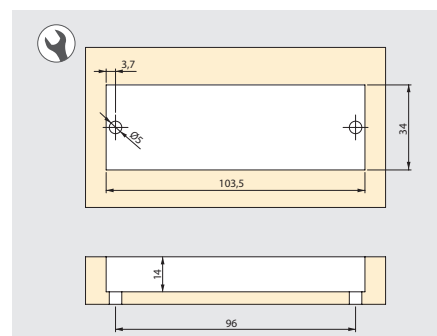

ZAMA // ZAMAK

Maniglia per mobile Montreal

Montreal furniture handle

C	L	Finitura Finishing	Imballo Packaging	Cod.
128	160	Cromato brillo Chrome plated	20 UN/Ut.	9291711
128	160	Nichel satinado Satin finished nickel	20 UN/Ut.	9291751
128	160	Verniciato alluminio Silver painted	20 UN/Ut.	9291725
160	192	Verniciato alluminio Silver painted	20 UN/Ut.	9291825
160	192	Cromato brillo Chrome plated	20 UN/Ut.	9291811
160	192	Nichel satinado Satin finished nickel	20 UN/Ut.	9291851
256	288	Nichel satinado Satin finished nickel	20 UN/Ut.	9355051

Zama Zamak

Maniglia per mobile Veracruz

Veracruz furniture handle

C	L	Finitura Finishing	Imballo Packaging	Cod.
128	150	Cromo opaco Matt chrome plated	25 UN/Ut.	9357764

Zama Zamak

Maniglia per mobile Siena

Siena furniture handle

C	L	Finitura Finishing	Imballo Packaging	Cod.
96	107	Nichel satinado Satin finished nickel	20 UN/Ut.	9356351
96	107	Cromo opaco Matt chrome plated	20 UN/Ut.	9356364

Zama Zamak