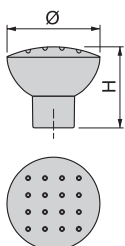

Zama
Zamak

Pomolo per mobile Montevideo

Montevideo furniture knob

Finitura Finishing	Imballo Packaging	Cod.
Nichel satinado Satin finished nickel	50 UN/Ut.	9300051

Ottone
Brass

Pomolo per mobile Ankara

Ankara furniture handle