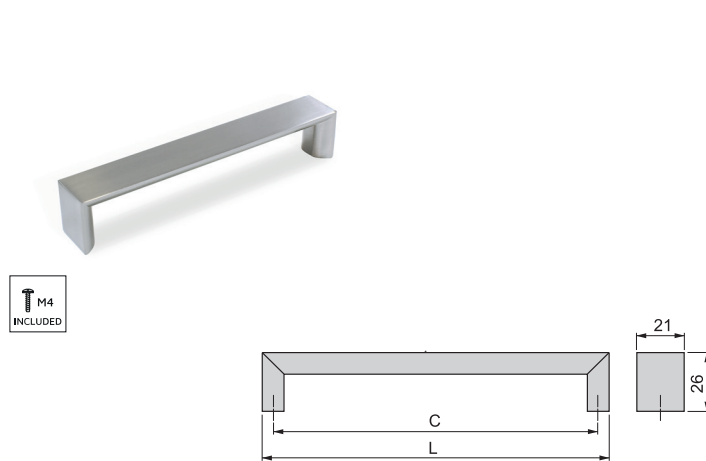

C	L	Finitura Finishing	Imballo Packaging	Cod.
128	138	Nichel satinado Satin finished nickel	25 UN/Ut.	9353751

Zama
Zamak

Maniglia per mobile Dubai

Dubai furniture handle