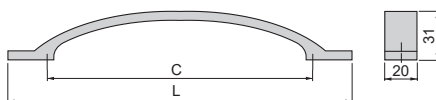

C	L	Finitura Finishing	Imballo Packaging	Cod.
128	190	Nichel satinado Satin finished nickel	25 UN/Ut.	9316651

Zama
Zamak

Maniglia per mobile Habana

Habana furniture handle