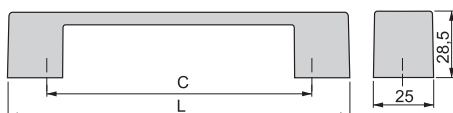

C	L	Finitura Finishing	Imballo Packaging	Cod.
128	162	Verniciato alluminio Silver painted	20 UN/Ut.	9297425
160	195	Verniciato alluminio Silver painted	20 UN/Ut.	9297525
192	228	Verniciato alluminio Silver painted	20 UN/Ut.	9297625

Zama
Zamak