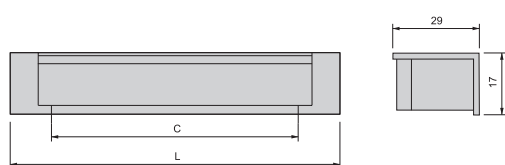

ZAMA // ZAMAK

Maniglia per mobile Modena

Modena furniture handle