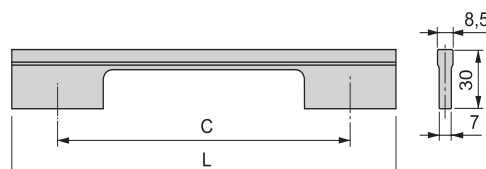

C	L	Finitura Finishing	Imballo Packaging	Cod.
160	210	Cromato brillo Chrome plated	20 UN/Ut.	9294011
224	274	Cromato brillo Chrome plated	20 UN/Ut.	9294111

Alluminio
Aluminium