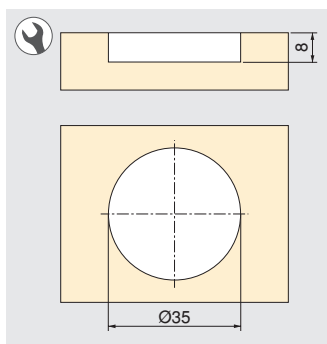

ZAMA // ZAMAK

Pomolo per mobile Acapulco

Acapulco furniture handle

Finitura Finishing	Imballo Packaging	Cod.
Nichel satinado Satin finished nickel	50 UN/Ut.	9156051

Zama
Zamak

Pomolo per mobile Nimes

Nime furniture knob

Finitura Finishing	Imballo Packaging	Cod.
Nichel satinado Satin finished nickel	25 UN/Ut.	9297751

Zama
Zamak

Pomolo per mobile Oregon

Oregon furniture knob

Finitura Finishing	Imballo Packaging	Cod.
Verniciato moka Moka painted	25 UN/Ut.	9298513
Nichel satinado Satin finished nickel	25 UN/Ut.	9298551

Zama
Zamak