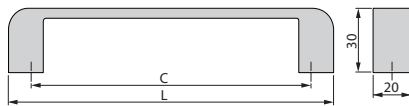

ABS / PVC // ABS / PVC

Maniglia per mobile Hanover

Hanover furniture handle

C	L	Finitura Finishing	Imballo Packaging	Cod.
128	149	Cromato brillo Chrome plated		25 UN/Ut. 9006911
128	149	Verniciato nero Black painted		25 UN/Ut. 9006914
128	149	Verniciato alluminio Silver painted		25 UN/Ut. 9006925

ABS
ABS

Maniglia per mobile Minsk

Minsk furniture handle