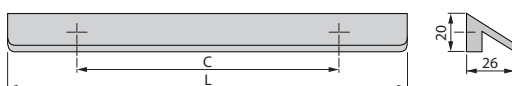

ABS / PVC // ABS / PVC

Maniglia per mobile Kiev

Kiev furniture handle

C	L	Finitura Finishing	Imballo Packaging	Cod.
32	45	Plastica bianca White plastic	50 UN/Ut.	9007115
32	45	Plastica nera Black plastic	50 UN/Ut.	9007117

PC
PC

Maniglia per mobile Udine

Udine furniture handle

C	L	Finitura Finishing	Imballo Packaging	Cod.
160	173	Verniciato alluminio Silver painted	25 UN/Ut.	9001925

ABS
ABS

Maniglia per mobile Copenhagen

Copenhagen furniture handle

C	L	Finitura Finishing	Imballo Packaging	Cod.
160	220	Verniciato moka Moka painted	25 UN/Ut.	9008213
160	220	Verniciato alluminio Silver painted	25 UN/Ut.	9008225

ABS
ABS