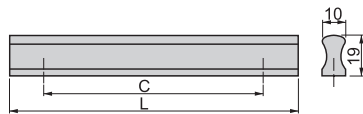

Ancona furniture handle

C	L	Finitura Finishing	Imballo Packaging	Cod.
64	80	Verniciato alluminio Silver painted		25 UN/Ut. 9005725

PVC
PVC

Maniglia per mobile Bari

Emuca Bari furniture handle furniture handle