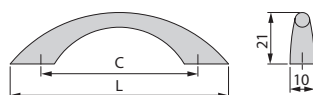

C	L	Finitura Finishing	Imballo Packaging	Cod.
64	89	Verniciato nero Black painted		50 UN/Ut. 9006414
64	89	Verniciato alluminio Silver painted		50 UN/Ut. 9006425

ABS
ABS

Maniglia per mobile Hamburg

Hamburg furniture handle