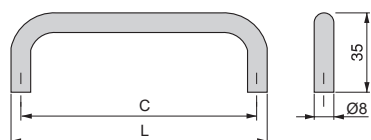

ACCIAIO // STEEL

Maniglia per mobile Coimbra

Coimbra furniture handle

C	L	Finitura Finishing	Imballo Packaging	Cod.
96	104	Cromato brillo Chrome plated	20 UN/Ut.	9298811
96	104	Cromo opaco Matt chrome plated	20 UN/Ut.	9298864
128	136	Cromato brillo Chrome plated	20 UN/Ut.	9298911
128	136	Cromo opaco Matt chrome plated	20 UN/Ut.	9298964

Acciaio
Steel