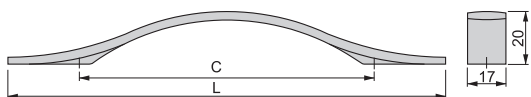

ZAMA // ZAMAK

Maniglia per mobile Jakarta

Jakarta furniture handle

C	L	Finitura Finishing	Imballo Packaging	Cod.
128	155	Verniciato nichel opaco Matt nickel painted	25 UN/Ut.	6124324

Zama
Zamak

Maniglia per mobile Shanghai

Shanghai furniture handle

C	L	Finitura Finishing	Imballo Packaging	Cod.
128	190	Nichel satinado Satin finished nickel	25 UN/Ut.	9315851
128	190	Cromo opaco Matt chrome plated	25 UN/Ut.	9315864

Zama
Zamak

Maniglia per mobile Bombay

Bombay furniture handle

C	L	Finitura Finishing	Imballo Packaging	Cod.
128	160	Verniciato alluminio Silver painted	40 UN/Ut.	9292125
128	160	Nichel satinado Satin finished nickel	40 UN/Ut.	9292151

Zama
Zamak