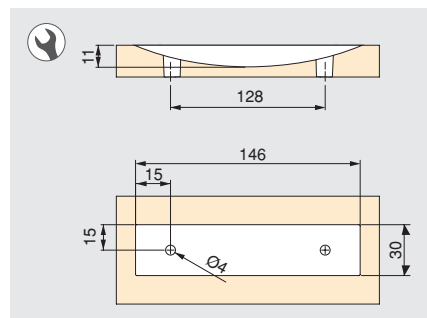

Zama Zamak

Maniglia per mobile Veracruz

Veracruz furniture handle

C	L	Finitura Finishing	Imballo Packaging	Cod.
128	150	Cromo opaco Matt chrome plated	25 UN/Ut.	9357764

Zama Zamak

Maniglia per mobile Siena