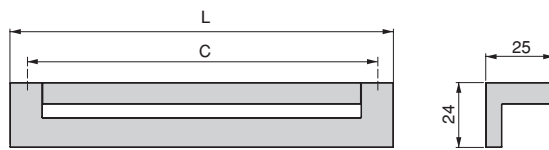

C	L	Finitura Finishing	Imballo Packaging	Cod.
128	144	Verniciato nero Black painted	25 UN/Ut.	9359414

Zama
Zamak