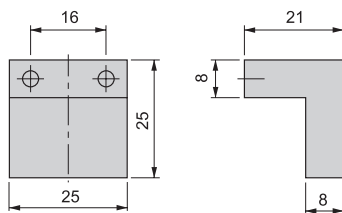

ZAMA // ZAMAK

Maniglia per mobile Nagoya

Nagoya furniture handle

C	L	Finitura Finishing	Imballo Packaging	Cod.
64	80	Nichel satinado Satin finished nickel	10 UN/Ut.	9355651
64	80	Titanio Titanium	10 UN/Ut.	9355652

Zama
Zamak

Maniglia per mobile London

London furniture handle

Finitura Finishing	Imballo Packaging	Cod.
Cromo opaco Matt chrome plated	100 UN/Ut.	9292364

Zama
Zamak

Maniglia per mobile Prague

Prague furniture handle

C	L	Finitura Finishing	Imballo Packaging	Cod.
128	162	Verniciato alluminio Silver painted	20 UN/Ut.	9297425
160	195	Verniciato alluminio Silver painted	20 UN/Ut.	9297525
192	228	Verniciato alluminio Silver painted	20 UN/Ut.	9297625

Zama
Zamak