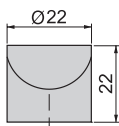

ZAMA // ZAMAK

Pomolo per mobile Acapulco

Acapulco furniture handle

Finitura Finishing	Imballo Packaging	Cod.
Nichel satinado Satin finished nickel	50 UN/Ut.	9156051

Zama
Zamak