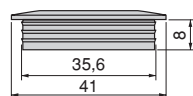

Pomolo per mobile Oregon

Oregon furniture knob

Finitura Finishing	Imballo Packaging	Cod.
Verniciato moka Moka painted	25 UN/Ut.	9298513
Nichel satinado Satin finished nickel	25 UN/Ut.	9298551

Zama
Zamak