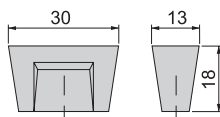

ZAMA // ZAMAK

Pomolo per mobile Reno

Reno furniture knob