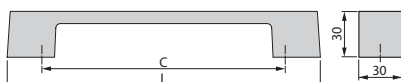

C	L	Finitura Finishing	Imballo Packaging	Cod.
160	205	Plastica bianca White plastic		10 UN/Ut. 9008615
160	205	Plastica nera Black plastic		10 UN/Ut. 9008617

PC
PC