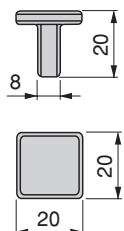

Finitura Finishing	Imballo Packaging	Cod.
Cromato brillo Chrome plated	25 UN/Ut.	9358711
Nichel satinado Satin finished nickel	25 UN/Ut.	9358751

Zama
Zamak

Pomolo per mobile Portland

Portland furniture knob