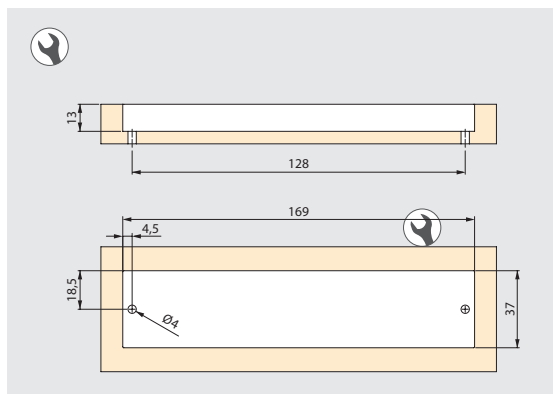

ABS / PVC // ABS / PVC

Maniglia per mobile Kaunas

Kaunas furniture handle

C	L	Finitura Finishing	Imballo Packaging	Cod.
64	120	Verniciato moka Moka painted		50 UN/Ut. 9008113
64	120	Verniciato nero Black painted		50 UN/Ut. 9008114
64	120	Verniciato alluminio Silver painted		50 UN/Ut. 9008125

ABS
ABS

Maniglia per mobile Halle

Halle furniture handle

C	L	Finitura Finishing	Imballo Packaging	Cod.
128	147	Verniciato moka Moka painted		25 UN/Ut. 9008413
128	147	Verniciato nero Black painted		25 UN/Ut. 9008414
128	147	Verniciato alluminio Silver painted		25 UN/Ut. 9008425

ABS
ABS