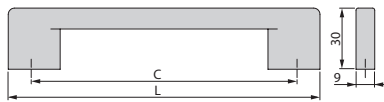

ABS / PVC // ABS / PVC

Maniglia per mobile Stockholm

Stockholm furniture handle