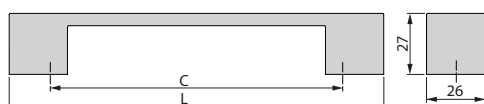

Maniglia per mobile Assen

Assen furniture handle