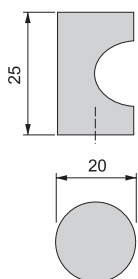

ZAMA // ZAMAK

Pomolo per mobile Panama

Panama furniture knob

Finitura Finishing	Imballo Packaging	Cod.
Cromato brillo Chrome plated	100 UN/Ut.	9291911
Verniciato nero Black painted	100 UN/Ut.	9291914
Nichel satinado Satin finished nickel	100 UN/Ut.	9291951
Titanio brillo Bright titanium	100 UN/Ut.	9291958

Zama
Zamak

Pomolo per mobile Montevideo

Montevideo furniture knob