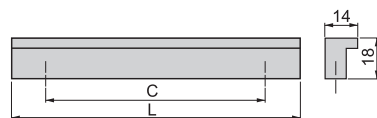

Ancona furniture handle

C	L	Finitura Finishing	Imballo Packaging	Cod.
64	80	Verniciato alluminio Silver painted		25 UN/Ut. 9005725

PVC
PVC

Maniglia per mobile Bari

Emuca Bari furniture handle furniture handle