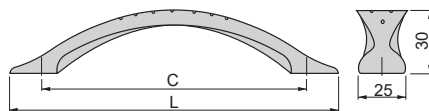

C	L	Finitura Finishing	Imballo Packaging	Cod.
128	170	Nichel satinado Satin finished nickel	25 UN/Ut.	9316451

Zama
Zamak

Maniglia per mobile Lanzarote

Lanzarote furniture handle