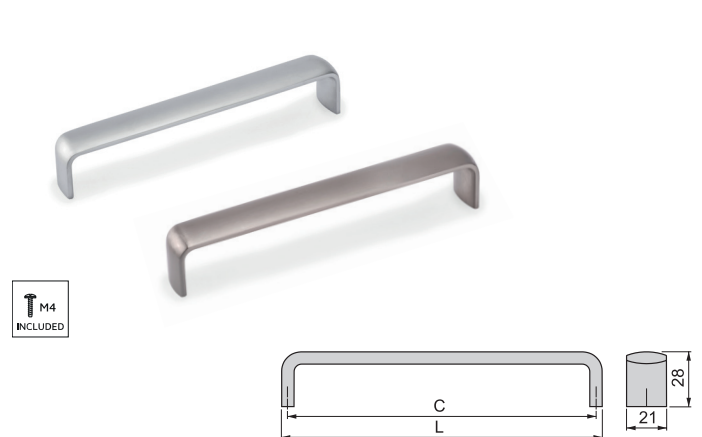

Maniglia per mobile Calgary

Calgary furniture handle

C	L	Finitura Finishing	Imballo Packaging	Cod.
160	166	Nichel satinado Satin finished nickel	25 UN/Ut.	9316351
160	166	Cromo opaco Matt chrome plated	25 UN/Ut.	9316364

Zama
Zamak