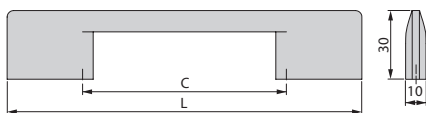

Maniglia per mobile Malmo

Malmo furniture handle