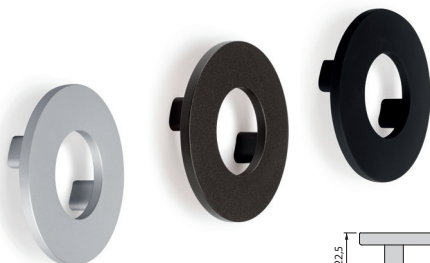

ABS / PVC // ABS / PVC

Maniglia per mobile Ancona

Ancona furniture handle

C	L	Finitura Finishing	Imballo Packaging	Cod.
64	80	Verniciato alluminio Silver painted		25 UN/Ut. 9005725

PVC
PVC

Maniglia per mobile Bari

Emuca Bari furniture handle furniture handle

C	L	Finitura Finishing	Imballo Packaging	Cod.
96	120	Verniciato alluminio Silver painted		25 UN/Ut. 9001125
160	200	Verniciato alluminio Silver painted		25 UN/Ut. 9005825

ABS, PVC
ABS, PVC

Maniglia per mobile Dortmund

Dortmund furniture handle

C	L	Finitura Finishing	Imballo Packaging	Cod.
64	98	Verniciato moka Moka painted		25 UN/Ut. 9008513
64	98	Verniciato nero Black painted		25 UN/Ut. 9008514
64	98	Verniciato alluminio Silver painted		25 UN/Ut. 9008525

ABS
ABS