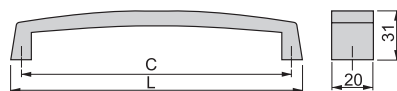

PC
PC

Maniglia per mobile Udine

Udine furniture handle

C	L	Finitura Finishing	Imballo Packaging	Cod.
160	173	Verniciato alluminio Silver painted	25 UN/Ut.	9001925

ABS
ABS

Maniglia per mobile Copenhagen

Copenhagen furniture handle