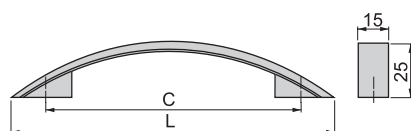

C	L	Finitura Finishing	Imballo Packaging	Cod.
128	165	Verniciato nichel opaco Matt nickel painted	25 UN/Ut.	6130624

Zama
Zamak