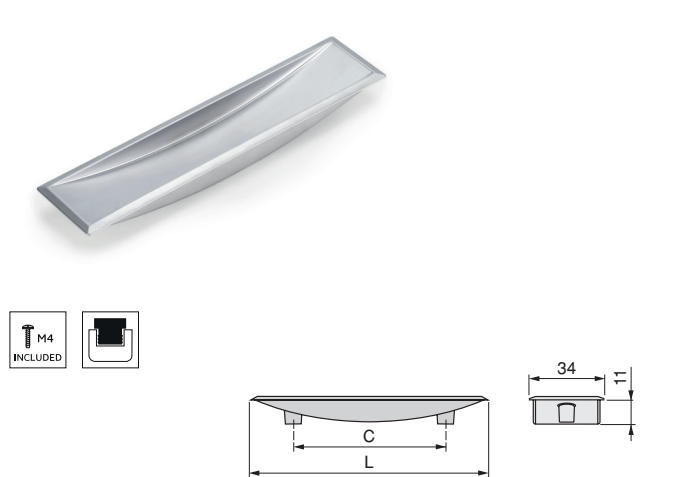

Maniglia per mobile Veracruz

Veracruz furniture handle

C	L	Finitura Finishing	Imballo Packaging	Cod.
128	150	Cromo opaco Matt chrome plated	25 UN/Ut.	9357764

Zama Zamak