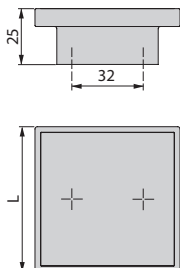

ABS / PVC // ABS / PVC

Maniglia per mobile Vilnus

Vilnus furniture handle

C	L	Finitura Finishing	Imballo Packaging	Cod.
32	65	Plastica nera Black plastic	25 UN/Ut.	9008817

ABS
ABS