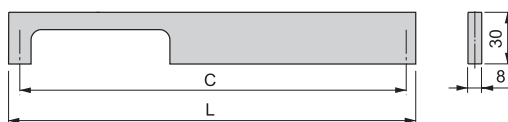

C	L	Finitura Finishing	Imballo Packaging	Cod.
160	172	Cromato brillo Chrome plated	20 UN/Ut.	9294211

Alluminio
Aluminium

Maniglia per mobile Palermo

Palermo furniture handle