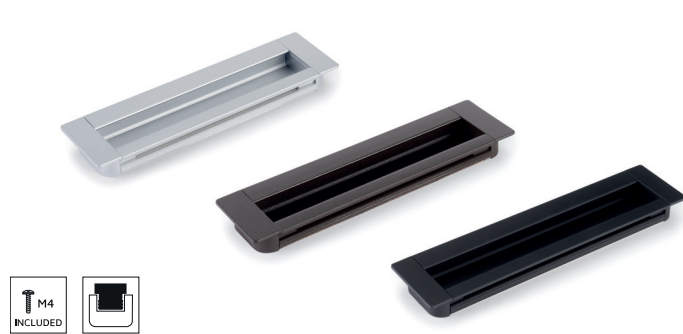

Maniglia per mobile Halle

Halle furniture handle

C	L	Finitura Finishing	Imballo Packaging	Cod.
128	147	Verniciato moka Moka painted		25 UN/Ut. 9008413
128	147	Verniciato nero Black painted		25 UN/Ut. 9008414
128	147	Verniciato alluminio Silver painted		25 UN/Ut. 9008425

ABS
ABS