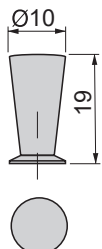

Finitura Finishing	Imballo Packaging	Cod.
Nichel satinado Satin finished nickel	50 UN/Ut.	9300051

Ottone
Brass