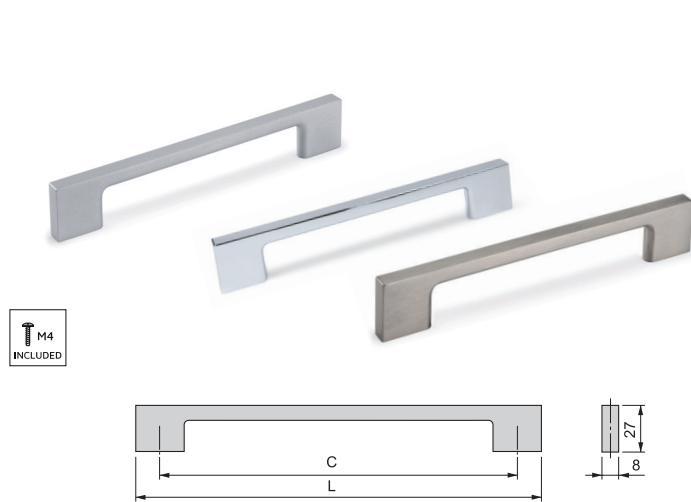

ZAMA // ZAMAK

Maniglia per mobile Montreal

Montreal furniture handle