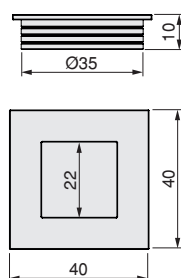

ZAMA // ZAMAK

Pomolo per mobile Idaho

Idaho furniture knob