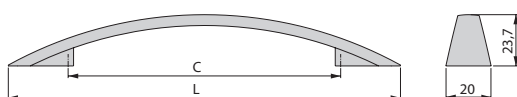

ALLUMINIO // ALUMINIUM

Maniglia per mobile Bonn

Bonn furniture handle

C	L	Finitura Finishing	Imballo Packaging	Cod.
128	138	Anodizzato opaco Matt anodized	10 UN/Ut.	9320562
160	170	Anodizzato opaco Matt anodized	10 UN/Ut.	9320662

Alluminio
Aluminium

Maniglia per mobile Austin

Austin furniture handle

C	L	Finitura Finishing	Imballo Packaging	Cod.
128	184	Nichel satinado Satin finished nickel	30 UN/Ut.	9356451
128	184	Cromo opaco Matt chrome plated	30 UN/Ut.	9356464

Alluminio
Aluminium

Maniglia per mobile Napoli

Napoli furniture handle

C	L	Finitura Finishing	Imballo Packaging	Cod.
64	106	Anodizzato opaco Matt anodized	25 UN/Ut.	9293462
160	202	Anodizzato opaco Matt anodized	25 UN/Ut.	9293662

Alluminio
Aluminium